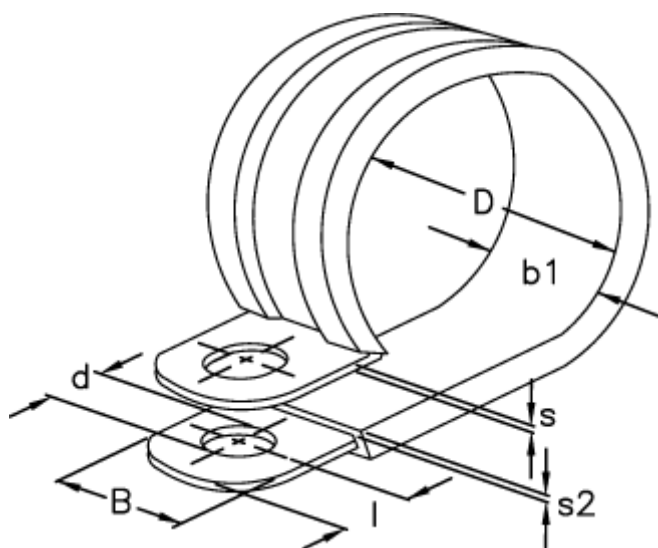

Article number: 029457112028

Description: Norma pipe retaining clip
RLGU 1. 28/12 W1

Measures

b1	= 15.0
d	= 6.4
Diameter D	= 28
l	= 6
s	= 0.8
s2	= 1.2
Width B	= 12